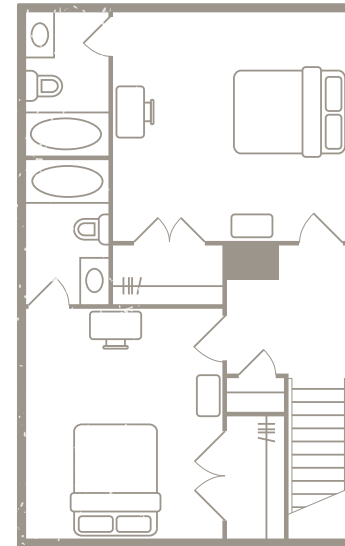

RUTHERFORD

5 BEDROOM, 5.5 BATH

COTTAGE

2,363 sq ft

p: 979-399-8982

 redpoint-collegestation.com

TALMADGE

5 BEDROOM, 5.5 BATH

COTTAGE

1,873 sq ft

p: 979-399-8982

 redpoint-collegestation.com