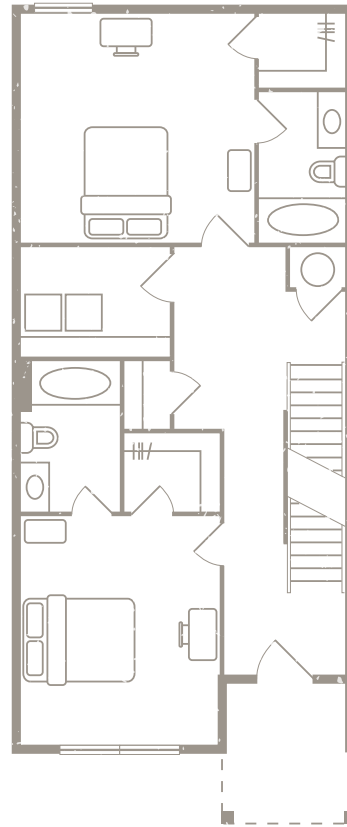

RUTHERFORD

5 BEDROOM, 5.5 BATH

COTTAGE

2,363 sq ft

p: 979-399-8982

 redpoint-collegestation.com

TALMADGE

5 BEDROOM, 5.5 BATH

COTTAGE

1,873 sq ft

p: 979-399-8982

 redpoint-collegestation.com