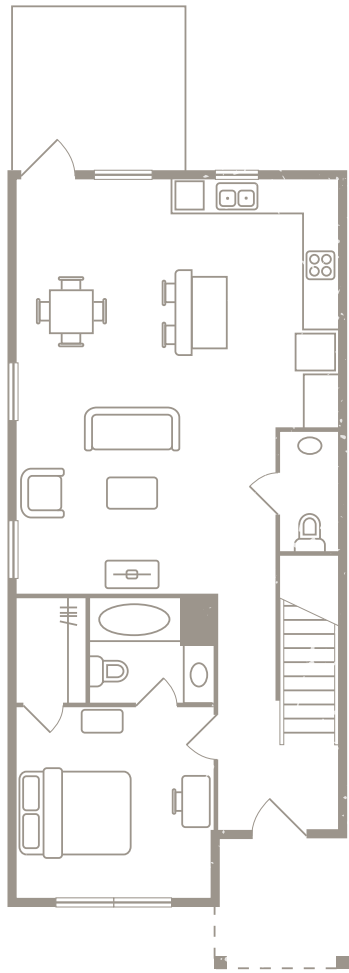

RUTHERFORD

5 BEDROOM, 5.5 BATH

COTTAGE

2,363 sq ft

p: 979-399-8982

 redpoint-collegestation.com

TALMADGE

5 BEDROOM, 5.5 BATH

COTTAGE

1,873 sq ft

p: 979-399-8982

 redpoint-collegestation.com