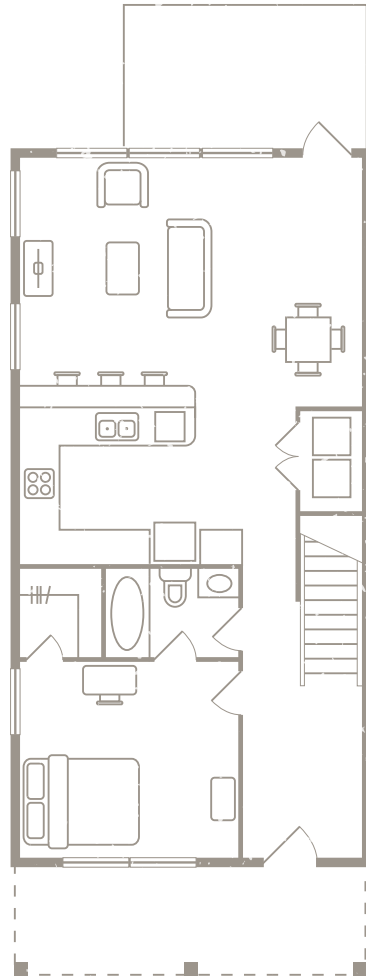

COTTAGE

1,915 sq ft

p: 979-399-8982

redpoint-collegestation.com

THORNBERY

4 BEDROOM, 4 BATH

COTTAGE

1,873 sq ft

p: 979-399-8982

 redpoint-collegestation.com

LUMPKIN

4 BEDROOM, 4 BATH

COTTAGE

1,772 sq ft

p: 979-399-8982

 redpoint-collegestation.com