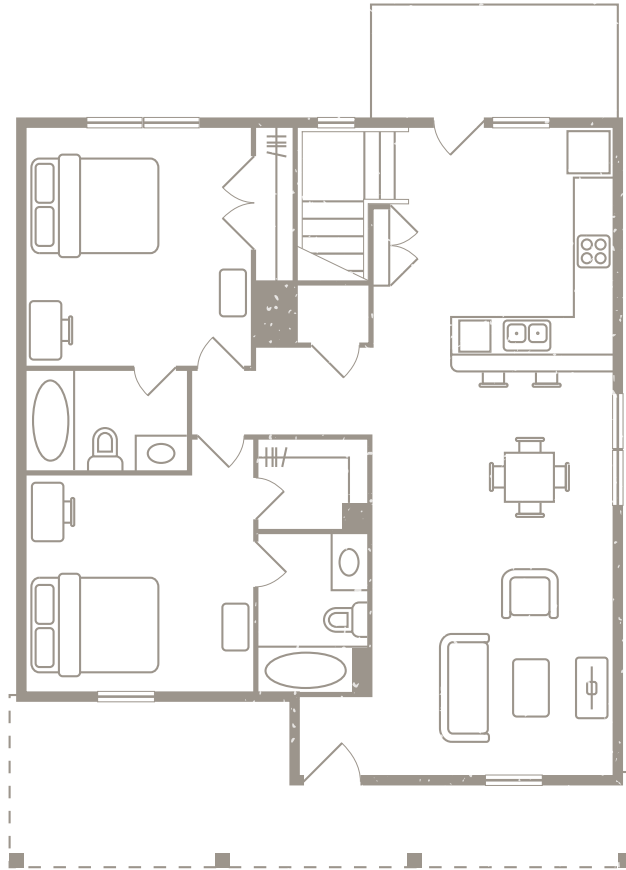

BLOOMFIELD

4 BEDROOM, 4 BATH

COTTAGE

2,000 sq ft

p: 979-399-8982

 redpoint-collegestation.com

COURTYARD

4 BEDROOM, 4 BATH

COTTAGE

1,915 sq ft

p: 979-399-8982

redpoint-collegestation.com

THORNBERY

4 BEDROOM, 4 BATH

COTTAGE

1,873 sq ft

p: 979-399-8982

 redpoint-collegestation.com

LUMPKIN

4 BEDROOM, 4 BATH

COTTAGE

1,772 sq ft

p: 979-399-8982

 redpoint-collegestation.com