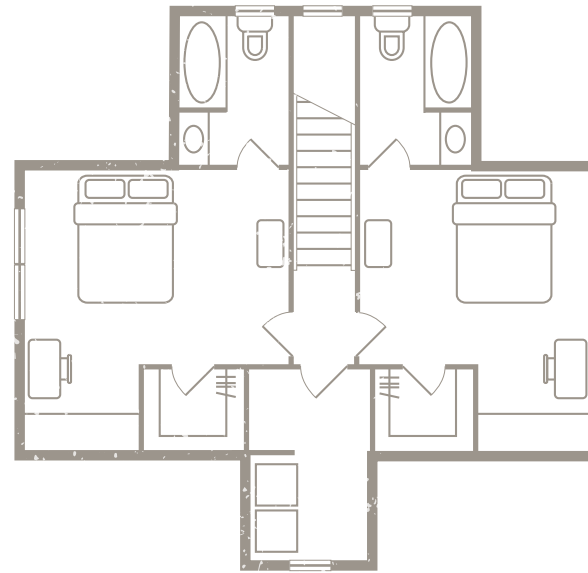

THORNBERY

4 BEDROOM, 4 BATH

COTTAGE

1,873 sq ft

p: 979-399-8982

redpoint-collegestation.com