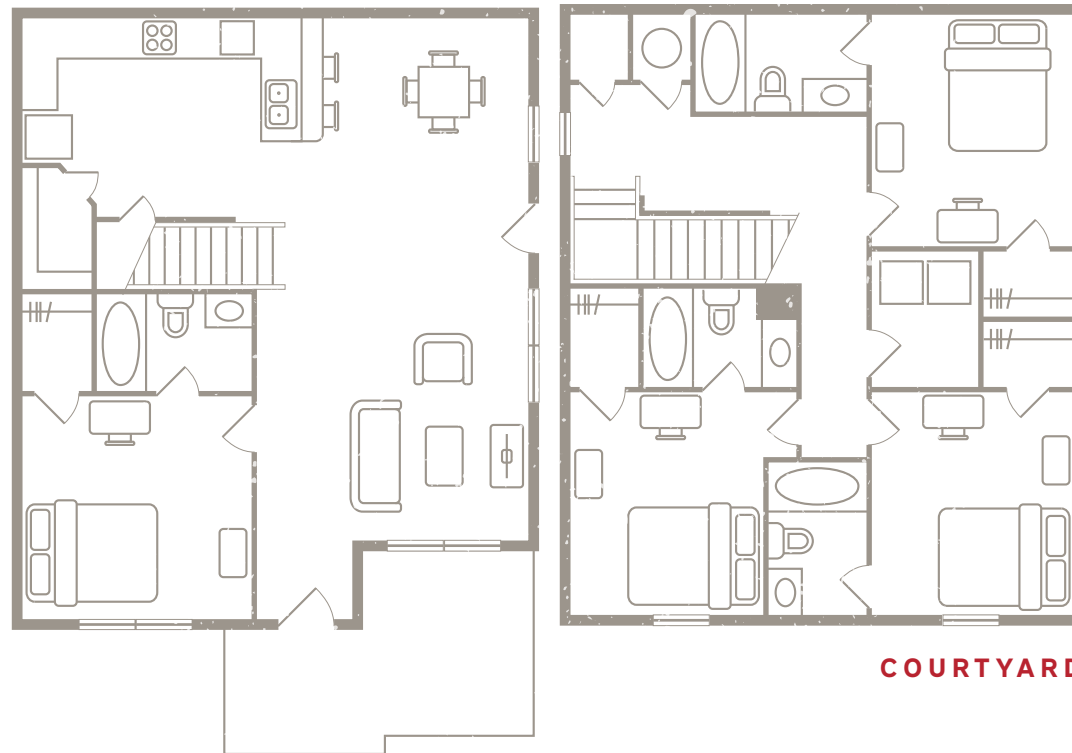

BLOOMFIELD

4 BEDROOM, 4 BATH

COTTAGE

2,000 sq ft

p: 979-399-8982

 redpoint-collegestation.com

COURTYARD

4 BEDROOM, 4 BATH

COTTAGE

1,915 sq ft

p: 979-399-8982

redpoint-collegestation.com

THORNBERY

4 BEDROOM, 4 BATH

COTTAGE

1,873 sq ft

p: 979-399-8982

 redpoint-collegestation.com

LUMPKIN

4 BEDROOM, 4 BATH

COTTAGE

1,772 sq ft

p: 979-399-8982

 redpoint-collegestation.com