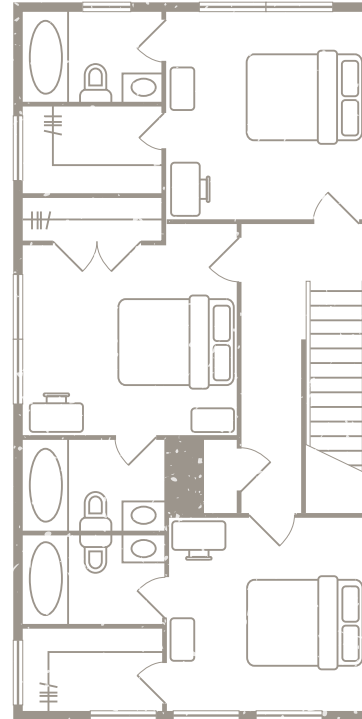

COTTAGE

1,915 sq ft

p: 979-399-8982

redpoint-collegestation.com

THORNBERY

4 BEDROOM, 4 BATH

COTTAGE

1,873 sq ft

p: 979-399-8982

 redpoint-collegestation.com

LUMPKIN

4 BEDROOM, 4 BATH

COTTAGE

1,772 sq ft

p: 979-399-8982

 redpoint-collegestation.com